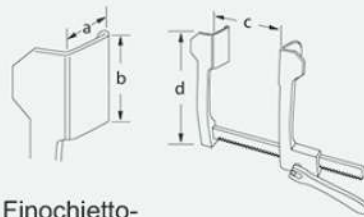

Aluminium

a	b	c	d
14 mm	16 mm	85 mm	55 mm

for newborns

Cooley

**CFS-14-928-00**

Aluminium

a	b	c	d
15 mm	20 mm	100 mm	80 mm

for infants, sternal spreader with prongs