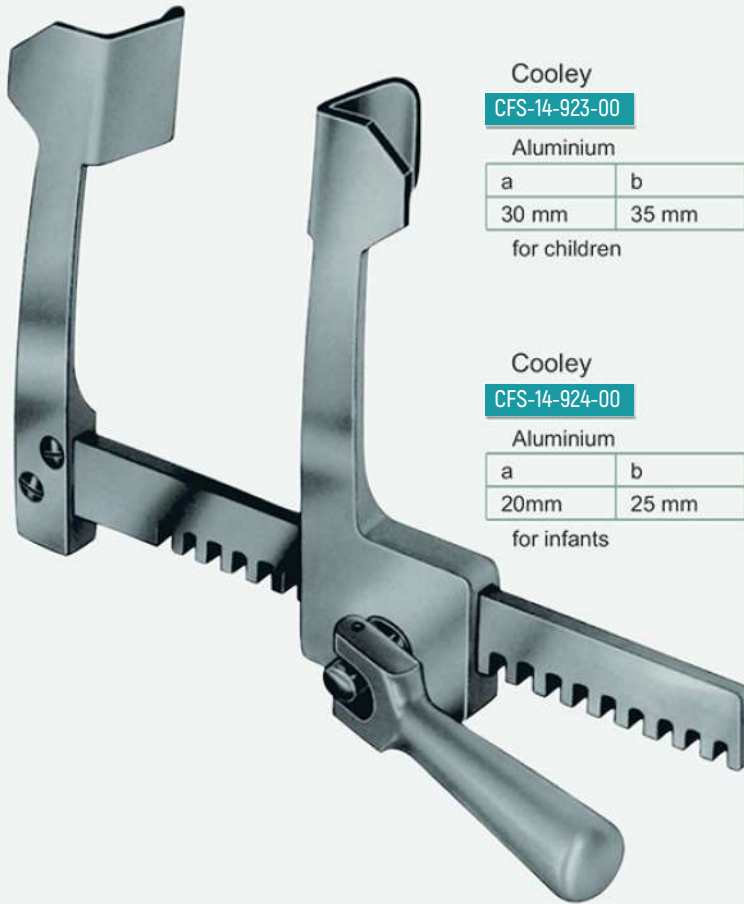

Aluminium

a	b	c	d
35 mm	100 mm	180 mm	180 mm

for adults

Cooley

CFS-14-920-00

Aluminium

a	b	c	d
35 mm	115 mm	230 mm	205 mm

extra large, for adults

Cooley

CFS-14-921-00

Aluminium

a	b	c	d
30 mm	50 mm	185 mm	145 mm

for adults, standard size, modified

Cooley

CFS-14-922-00

Aluminium

a	b	c	d
20 mm	45 mm	140 mm	110 mm

for children, modified

**Cooley**

**CFS-14-923-00**

Aluminium

a	b	c	d
30 mm	35 mm	140 mm	110 mm

for children

**Cooley**