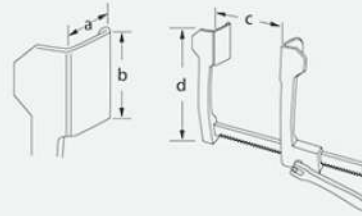

Aluminium

a	b	c	d
35 mm	100 mm	180 mm	180 mm

for adults

Cooley

CFS-14-920-00

Aluminium

a	b	c	d
35 mm	115 mm	230 mm	205 mm

extra large, for adults

Cooley

CFS-14-921-00

Aluminium

a	b	c	d
30 mm	50 mm	185 mm	145 mm

for adults, standard size, modified

Cooley

CFS-14-922-00

Aluminium

a	b	c	d
20 mm	45 mm	140 mm	110 mm

for children, modified

**Cooley**

**CFS-14-923-00**

Aluminium

a	b	c	d
30 mm	35 mm	140 mm	110 mm

for children

**Cooley**