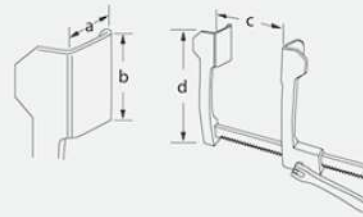

**Mercedes
Thoraxsperrer**

CFS-14-944-00

Stainless steel

a	b	c	d
45 mm	68 mm	285 mm	185 mm
70 mm	75 mm		

for adults, with 2 pairs of interchangeable blades with ball snap system

CFS-14-945-01

CFS-14-945-02

Stainless steel
pair of blades

a	b
45 mm	68 mm
70 mm	75 mm

Thoracic and I.M.A. retractor
I.M.A. Thoraxsperre
Separador torácico e I.M.A.
Ecarteur thoracique et I.M.A.
Toracica e I.M.A. divaricator