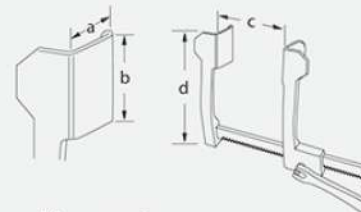

for adults, with 2 pairs of interchangeable blades with ball snap system

**CFS-14-945-01**

**CFS-14-945-02**

Stainless steel  
 pair of blades

a	b
45 mm	68 mm
70 mm	75 mm

Thoracic and I.M.A. retractor  
 I.M.A. Thoraxsperre  
 Separador torácico e I.M.A.  
 Ecarteur thoracique et I.M.A.  
 Toracica e I.M.A. divaricator

**Mammaria-  
 Spreizer**

**CFS-14-946-00**

Stainless steel

a	b	c	d
55 mm	100 mm	170 mm	130 mm

with detachable tilting IMA blade and set-screw to lift the sternal margin for the dissection of the IMA

Lung Rib Contractors