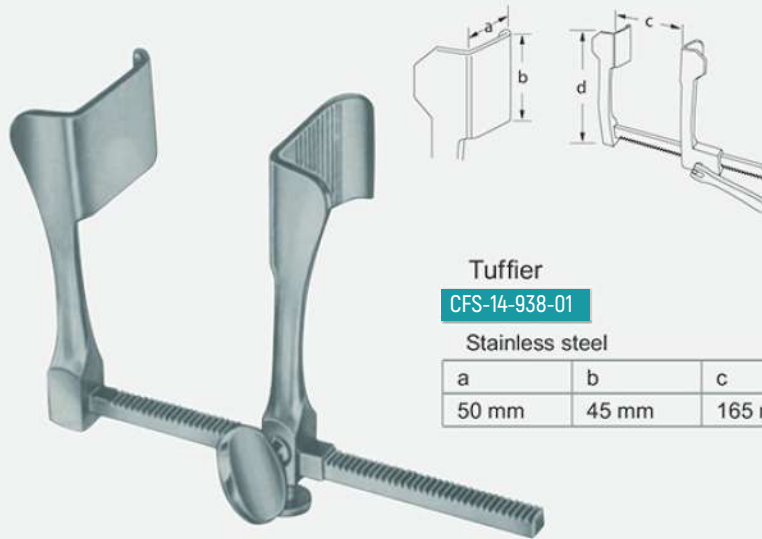

Aluminium

a	b	c	d
14 mm	16 mm	85 mm	55 mm

for newborns

Cooley

**CFS-14-928-00**

Aluminium

a	b	c	d
15 mm	20 mm	100 mm	80 mm

for infants, sternal spreader with prongs

Finochietto-Baby

CFS-14-936-00

Stainless steel

a	b	c	d
14 mm	15 mm	75 mm	55 mm

Finochietto

CFS-14-937-00

CFS-14-937-01

CFS-14-937-02

Stainless steel

a	b	c	d
40 mm	40 mm	165 mm	110 mm
45 mm	65 mm	200 mm	140 mm
70 mm	65 mm	250 mm	140 mm

**Tuffier**

**CFS-14-938-01**

Stainless steel

a	b	c	d
50 mm	45 mm	165 mm	110 mm

**Finochietto-Infant**

**CFS-14-939-00**