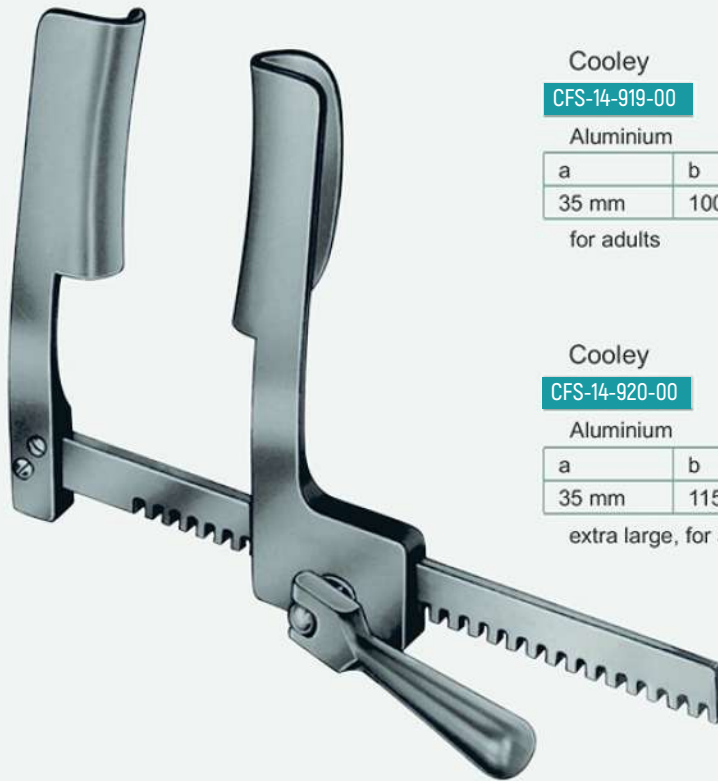

**CFS-14-918-00**

Aluminium

**CFS-14-918-01**

Stainless steel

a	b	c	d
12 mm	15 mm	70 mm	55 mm

for infants

Cooley

CFS-14-919-00

Aluminium

a	b	c	d
35 mm	100 mm	180 mm	180 mm

for adults

Cooley

CFS-14-920-00

Aluminium

a	b	c	d
35 mm	115 mm	230 mm	205 mm

extra large, for adults