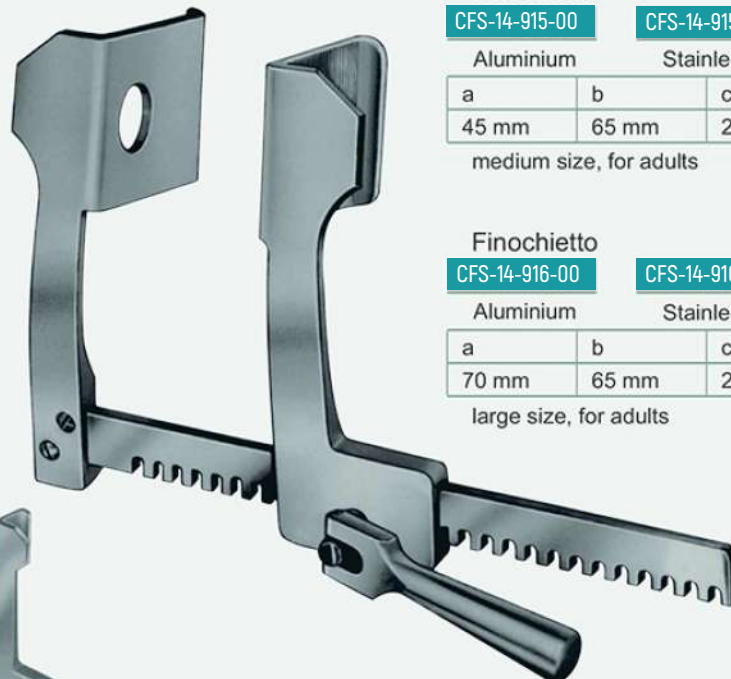

### Burford 12"

CFS-14-912-12

Aluminium

a	b	c	d
45 mm	62 mm	290 mm	200 mm
65 mm	62 mm		

for adults, with 2 pairs of interchangeable blades

### Burford

CFS-14-913-00

Aluminium

a	b	c	d
30 mm	42 mm	130 mm	117 mm
41 mm	42 mm		

for adults, with 2 pairs of interchangeable blades

**Finochietto**

**CFS-14-914-00**

Aluminium

a	b	c	d
40 mm	45 mm	165 mm	110 mm

small size, for children

**Finochietto**

**CFS-14-915-00**

Aluminium

**CFS-14-915-01**

Stainless steel

a	b	c	d
45 mm	65 mm	200mm	140 mm