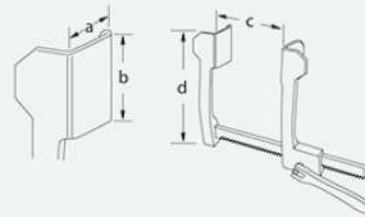

Finochietto

CFS-14-914-00

Aluminium

a	b	c	d
40 mm	45 mm	165 mm	110 mm

small size, for children