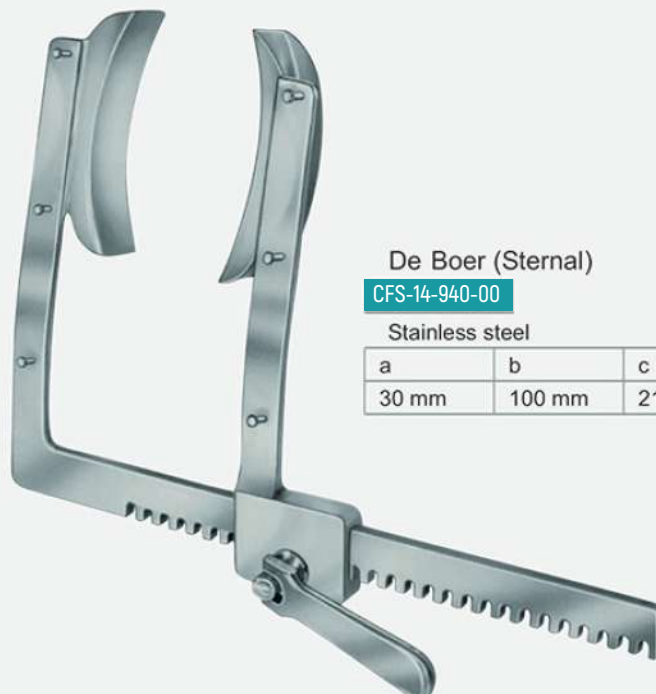

**Tuffier**

**CFS-14-938-01**

Stainless steel

a	b	c	d
50 mm	45 mm	165 mm	110 mm

**Finochietto-Infant**

**CFS-14-939-00**

Stainless steel

a	b	c	d
14 mm	15 mm	55 mm	25 mm

**De Boer (Sternal)**

**CFS-14-940-00**

Stainless steel

a	b	c	d
30 mm	100 mm	210 mm	185 mm

**De Bakery**

**CFS-14-941-00**

Stainless steel

a	b	c	d
20 mm	30 mm	120 mm	130 mm
30 mm	30 mm		

for children, with 2 pairs of interchangeable blades

**De Bakery**

**CFS-14-942-00**

Stainless steel

a	b	c	d
30 mm	60 mm	200 mm	190 mm
48 mm	60 mm		

for adults, with 2 pairs of interchangeable blades

**CFS-14-943-00**