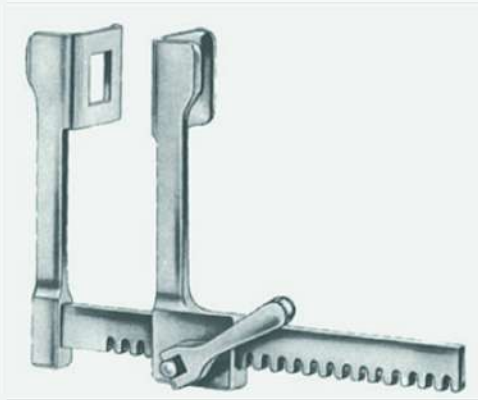

Aluminium

a	b	c	d
14 mm	16 mm	85 mm	55 mm

for newborns

Cooley

**CFS-14-928-00**

Aluminium

a	b	c	d
15 mm	20 mm	100 mm	80 mm

for infants, sternal spreader with prongs