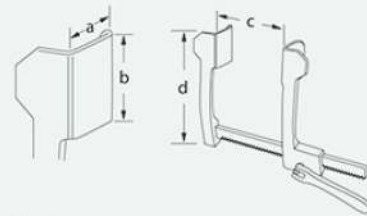

**CFS-14-918-00**

Aluminium

**CFS-14-918-01**

Stainless steel

a	b	c	d
12 mm	15 mm	70 mm	55 mm

for infants

Cooley

CFS-14-919-00

Aluminium

a	b	c	d
35 mm	100 mm	180 mm	180 mm

for adults

Cooley

CFS-14-920-00

Aluminium

a	b	c	d
35 mm	115 mm	230 mm	205 mm

extra large, for adults