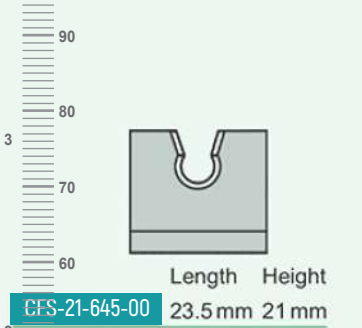

Instruments holder from Ø 5

	Length	Height
CFS-21-637-00	73 mm	20 mm

Instruments holder from Ø 5

	Length	Height
CFS-21-638-00	178 mm	30 mm

Instruments holder from Ø 3 to 8 mm

Length Height
 CFS-21-639-00 121 mm 18 mm

Length Height
 CFS-21-640-00 123 mm 18 mm

Length Height
 CFS-21-641-00 178 mm 20 mm

Length Height
 CFS-21-642-00 123 mm 18 mm
 Instruments holder from Ø5 mm

Length Height
 CFS-21-643-00 123 mm 18 mm

Length Height
 CFS-21-644-00 23.5 mm 21 mm
 Ø8 mm

Length Height
 CFS-21-645-00 23.5 mm 21 mm
 Ø5 mm

Length Height
 CFS-21-646-00 23.5 mm 21 mm
 Ø13 mm

Length Height
 CFS-21-647-00 23.5 mm 21 mm
 Ø10 mm

Length Height
CFS-21-648-00 73 mm 30 mm

Endoscope holder, double
 one side \varnothing 15 mm open
 one side from \varnothing 3 to \varnothing 15 mm