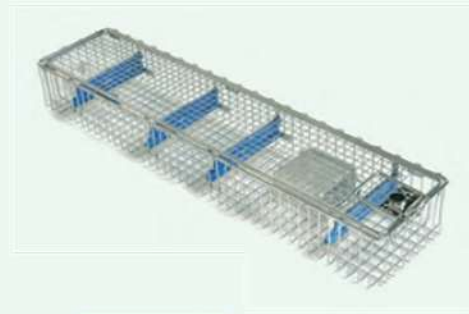

CFS-21-568-00 640 x 150 x 77 mm

Endoscope basket