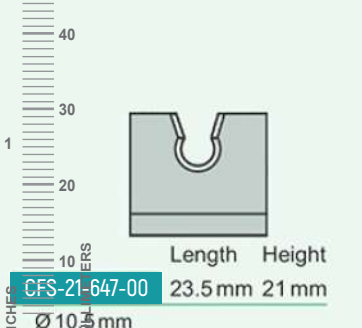

Length Height
 CFS-21-640-00 123 mm 18 mm

Length Height
 CFS-21-641-00 178 mm 20 mm

Length Height
 CFS-21-642-00 123 mm 18 mm
 Instruments holder from Ø5 mm

Length Height
 CFS-21-643-00 123 mm 18 mm

Length Height
 CFS-21-644-00 23.5 mm 21 mm
 Ø8 mm

Length Height
 CFS-21-645-00 23.5 mm 21 mm
 Ø5 mm

Length Height
 CFS-21-646-00 23.5 mm 21 mm
 Ø13 mm

Length Height
 CFS-21-647-00 23.5 mm 21 mm
 Ø10 mm

Length Height
CFS-21-648-00 73 mm 30 mm

Endoscope holder, double
 one side \varnothing 15 mm open
 one side from \varnothing 3 to \varnothing 15 mm