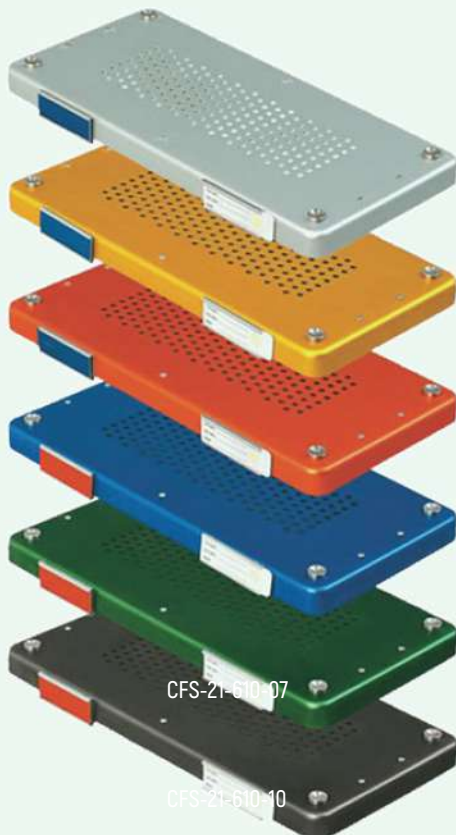

Perforated lid

Grey	CFS-21-522-01
Yellow	CFS-21-522-02
Red	CFS-21-522-03
Blue	CFS-21-522-04
Green	CFS-21-522-05
Black	CFS-21-522-06

Weight: 325.5 gm