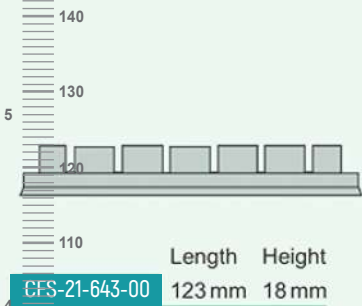

Length Height
CFS-21-642-00 123 mm 18 mm
Instruments holder from Ø5 mm