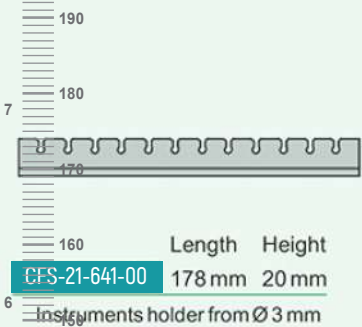

Length Height
CFS-21-641-00 178 mm 20 mm