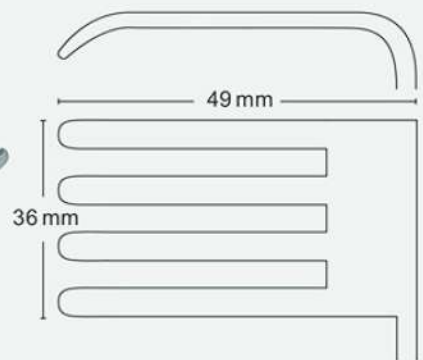

CFS-08-934-31
blunt, with deep blades
stumpf, mit tiefen Blättern
romo, con palas profundas
mousse, avec lames profondes
smusso, con valve profonda