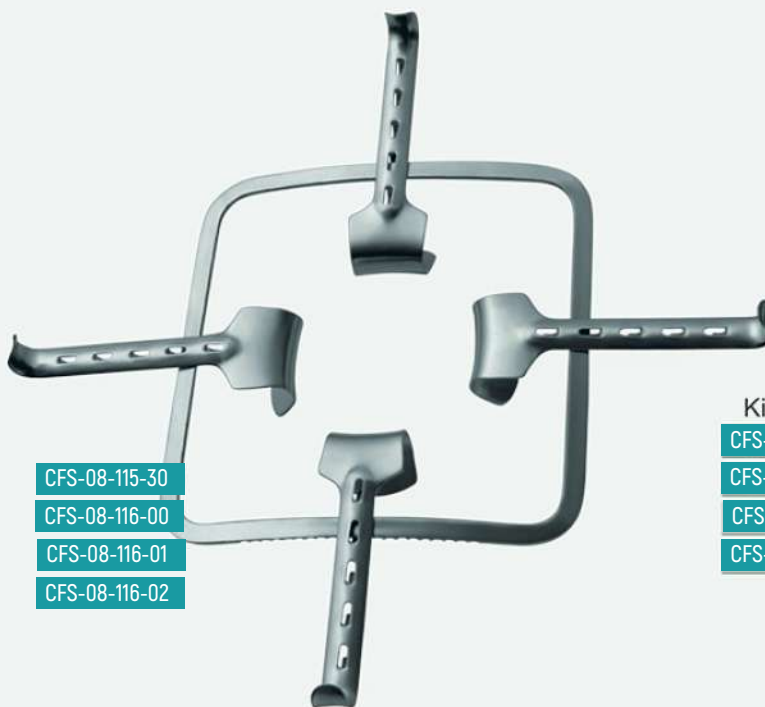

90 mm x 45 mm

Friedmann

CFS-08-159-10

10 cm - 4"

Kirschner, oval

CFS-08-117-00	Complete set consisting of:
CFS-08-117-24	1 Frame 24x30cm
CFS-08-118-05	3 blades 5x6.5cm
CFS-08-119-08	1 blade 8x9cm
CFS-08-120-05	1 blades 5x9.8cm
CFS-08-121-13	1 blade 3.5x10.5cm