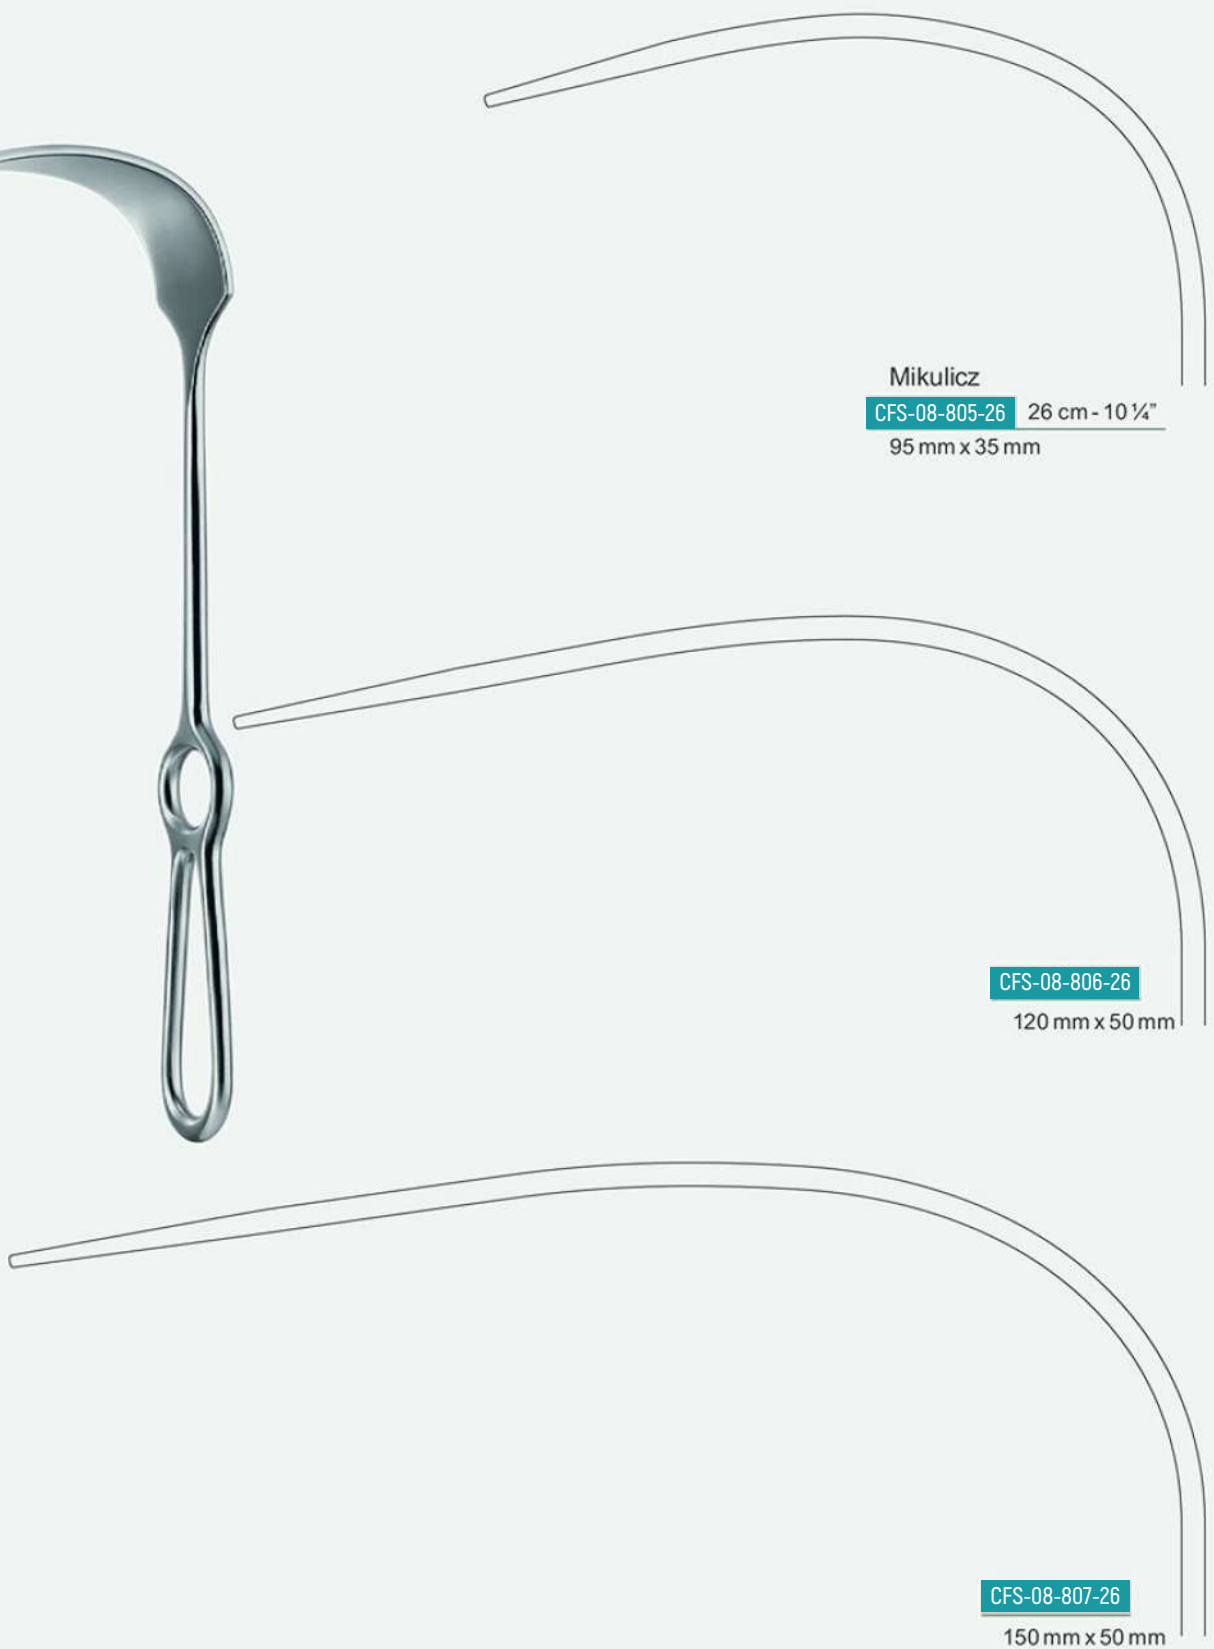

Mikulicz
CFS-08-805-26 26 cm - 10 1/4"
95 mm x 35 mm

CFS-08-806-26
120 mm x 50 mm

CFS-08-807-26
150 mm x 50 mm
www.cureflexsurgical.com