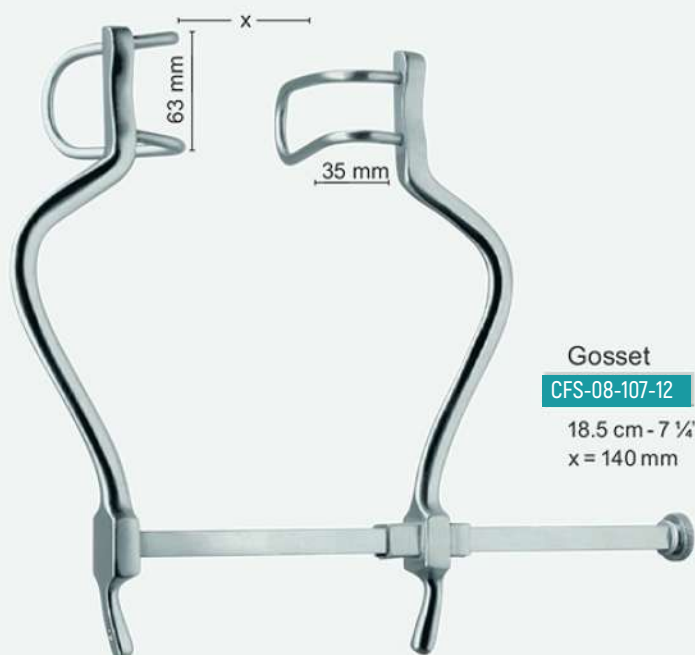

Gosset
CFS-08-107-12
18.5 cm - 7 1/4"
x = 140 mm