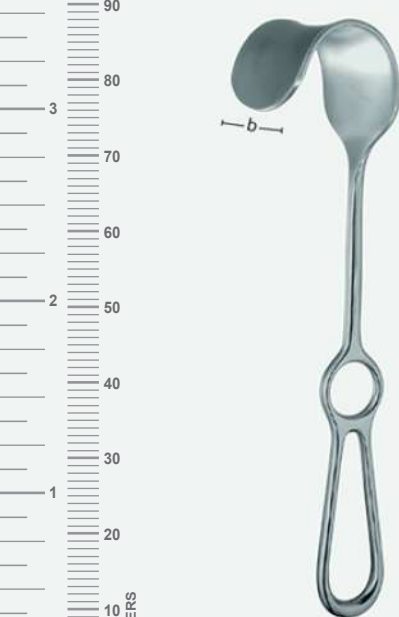

24 cm - 9 1/2"
 52 mm x 22 mm

26 cm - 10 1/4"
 65 mm x 50 mm

Hoesel
26 cm - 10 ¼"

Meyerding

CFS-08-795-20

20 cm - 8"
 50 mm x 16 mm

CFS-08-796-22

22 cm - 8 3/4"
 75 mm x 25 mm

CFS-08-797-24

24 cm - 9 1/2"
 90 mm x 50 mm

Fritsch

CFS-08-798-23	23.5 cm - 9 1/4"	a = 37 mm - b = 31 mm
CFS-08-798-24	24 cm - 9 1/2"	a = 38 mm - b = 40 mm
CFS-08-798-24	25 cm - 9 3/4"	a = 43 mm - b = 51 mm
CFS-08-798-25B	25 cm - 9 3/4"	a = 49 mm - b = 61 mm
CFS-08-799-25	25.5 cm - 10"	a = 48 mm - b = 75 mm
CFS-08-800-26	26.5 cm - 10 1/2"	a = 65 mm - b = 85 mm