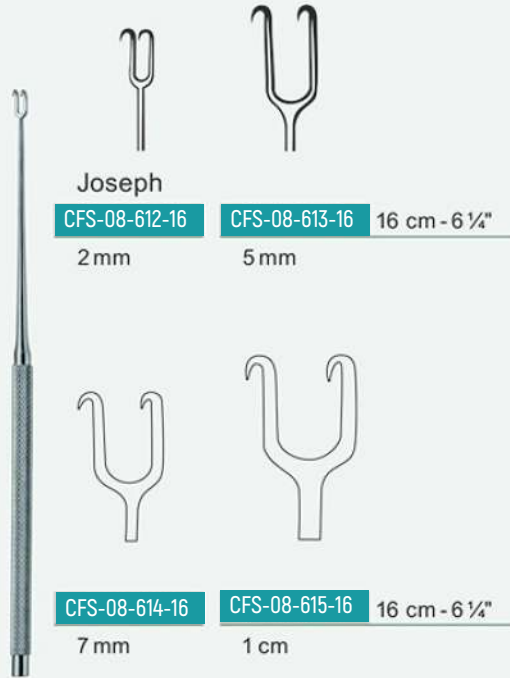

Cottle
CFS-08-605-15
 15 cm - 6"

CFS-08-606-15
 15 cm - 6"

CFS-08-607-15
 15 cm - 6"

Iterson
CFS-08-608-16
 sharp
 scharf
 agudo
 pointu
 acuto

CFS-08-609-16 16 cm - 6 1/4"
 blunt
 stumpf
 romo
 mousse
 smusso