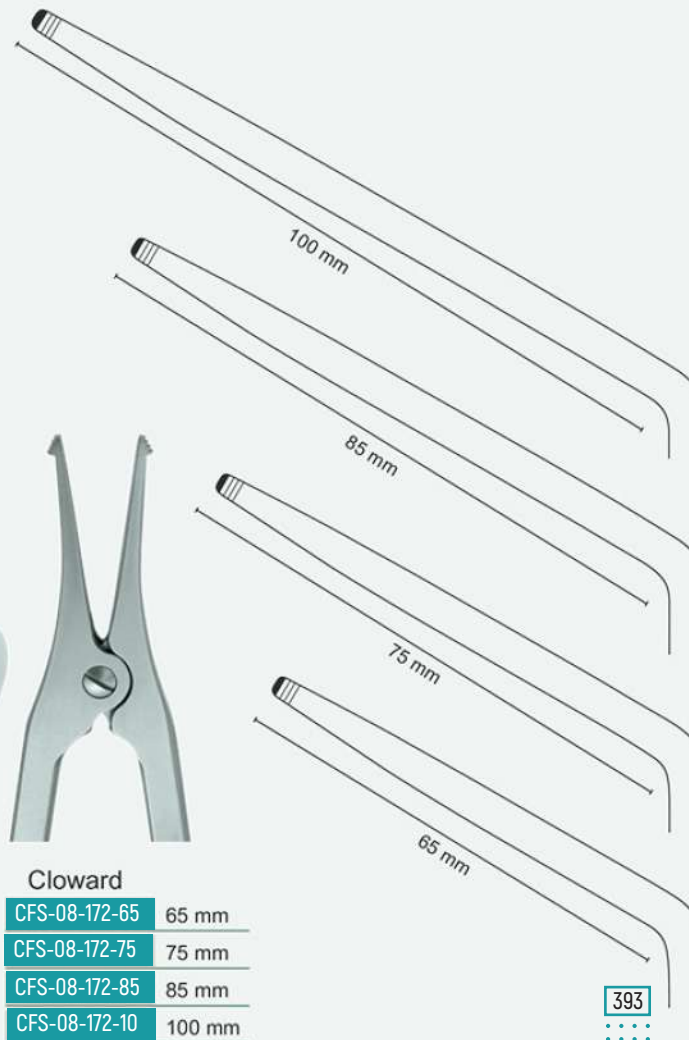

28 cm - 11"
 46 mm x 60 mm

Cloward
 Fig. 1

CFS-08-873-15	Retractor only	15 cm - 6"
CFS-08-873-00	Complete set consisting of:	
CFS-08-873-15	1 Retractor	
	1 pair of blades	13-877-40 to 13-877-60

Cloward
 Fig. 2

	A	B
CFS-08-876-40	40	16
CFS-08-876-45	45	16
CFS-08-876-50	50	16
CFS-08-876-55	55	16
CFS-08-876-60	60	16

Toothed blade

	A	B
CFS-08-877-40	40	16
CFS-08-877-45	45	16
CFS-08-877-50	50	16
CFS-08-877-55	55	16
CFS-08-877-60	60	16

Non toothed blade

Inge
CFS-08-166-16
 16.5 cm - 6 1/2"

Inge
CFS-08-167-16
 16 cm - 6 1/4"

CFS-08-167-25
 25 cm - 10"

CFS-08-167-27
 27 cm - 10 1/2"

Cloward-Vertebra
CFS-08-168-16
 16 cm - 6 1/4"

Inge

CFS-08-171-12	12 mm
CFS-08-171-08	8 mm

Cloward

CFS-08-172-65	65 mm
CFS-08-172-75	75 mm
CFS-08-172-85	85 mm
CFS-08-172-10	100 mm