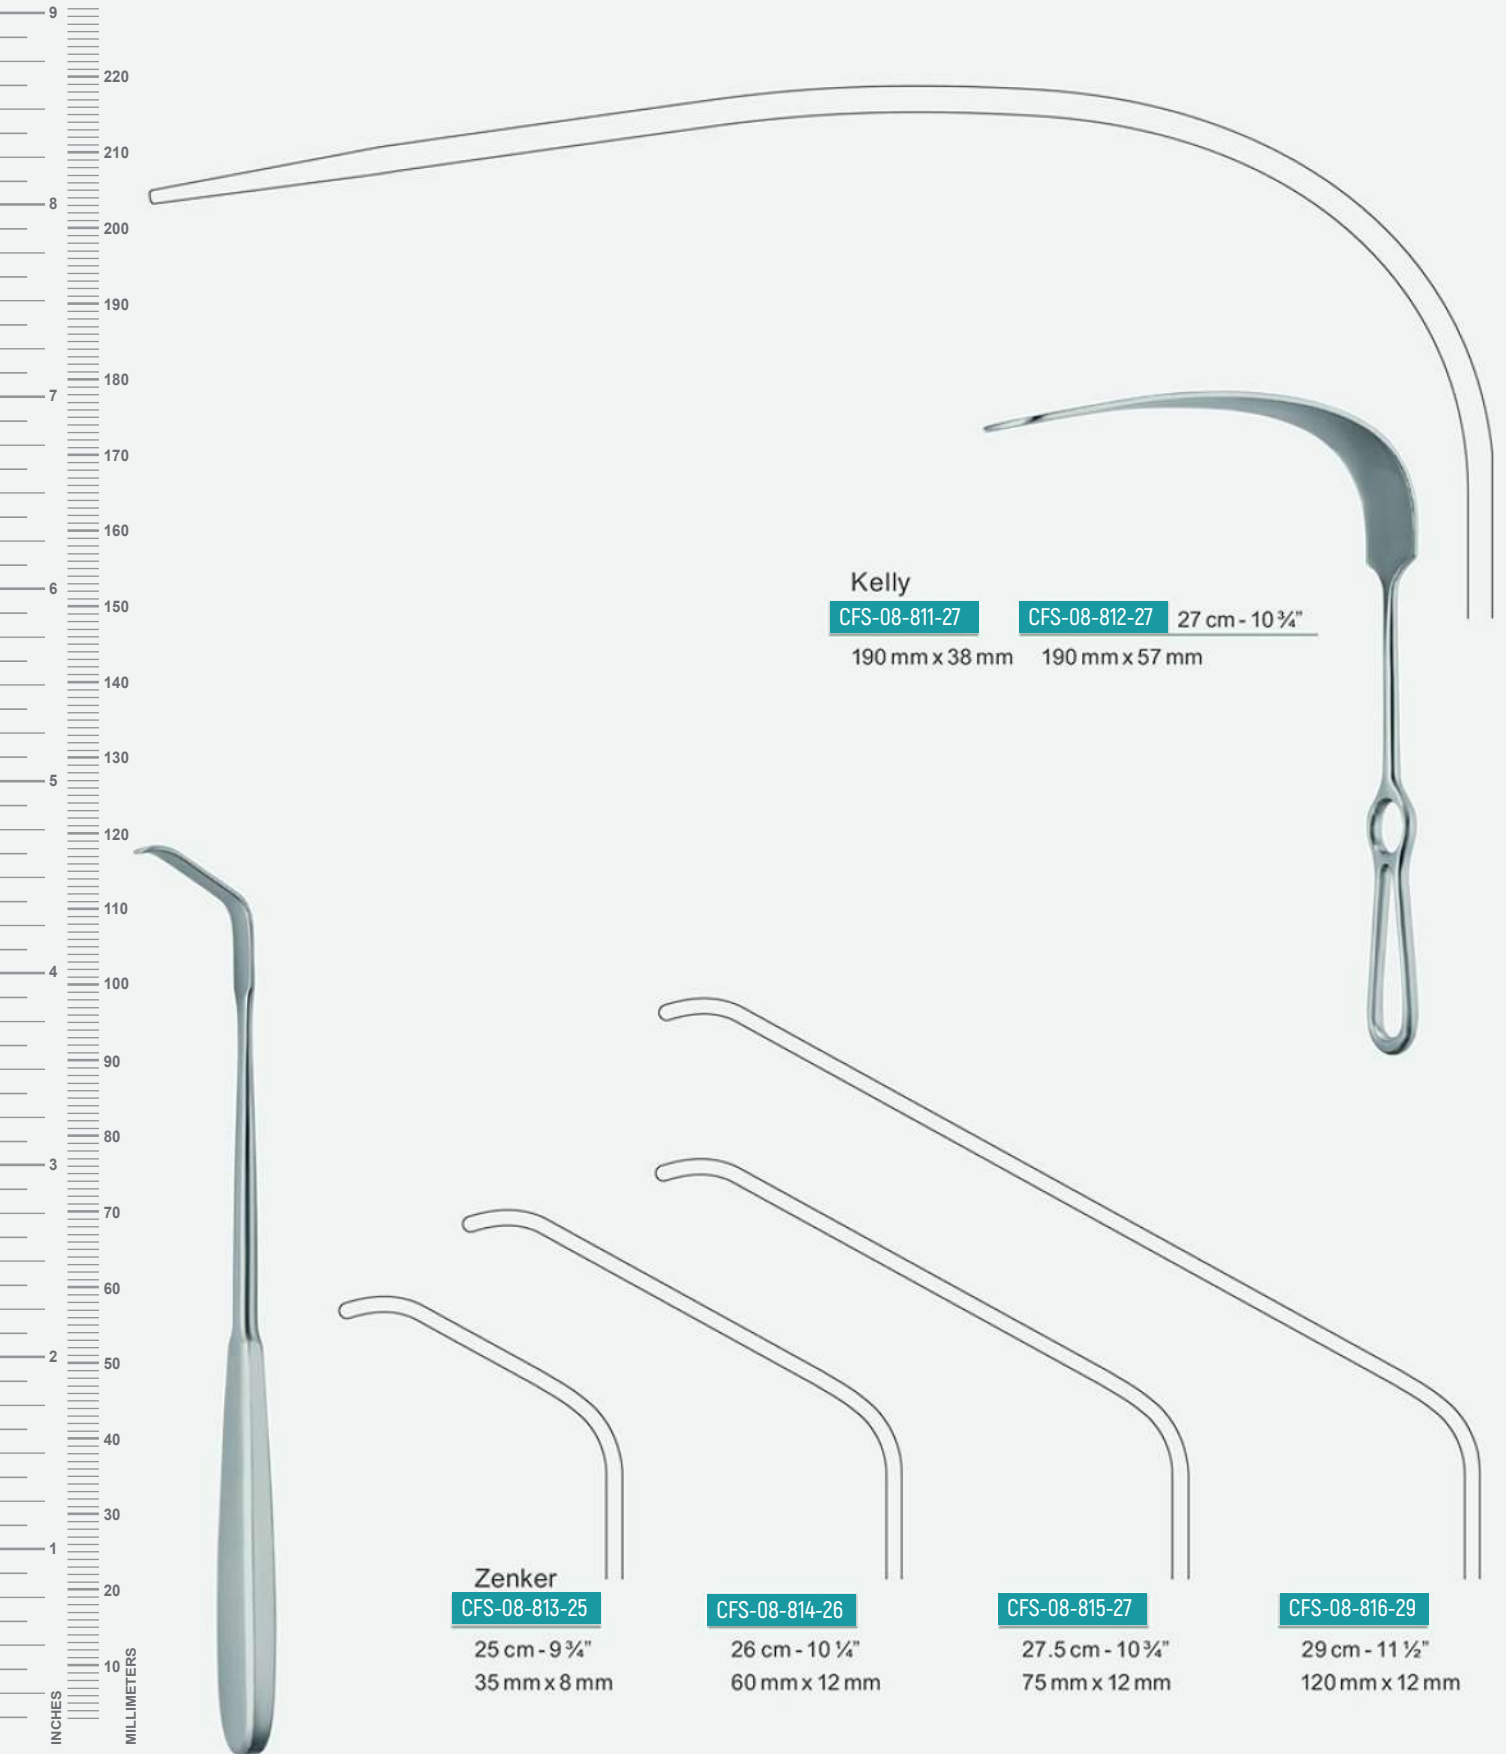

CFS-08-806-26
 120 mm x 50 mm

CFS-08-807-26
 150 mm x 50 mm
www.cureflexsurgical.com

Mikulicz
CFS-08-808-26
26 cm - 10 ¼"
90 mm x 50 mm

Davidson
CFS-08-809-16
CFS-08-810-16 16 cm - 6 ¼"
a = 75 mm - b = 50 mm a = 75 mm - b = 90 mm

Kelly
CFS-08-811-27 **CFS-08-812-27** 27 cm - 10 3/4"
 190 mm x 38 mm 190 mm x 57 mm

Zenker
CFS-08-813-25
 25 cm - 9 3/4"
 35 mm x 8 mm

CFS-08-814-26
 26 cm - 10 1/4"
 60 mm x 12 mm

CFS-08-815-27
 27.5 cm - 10 3/4"
 75 mm x 12 mm