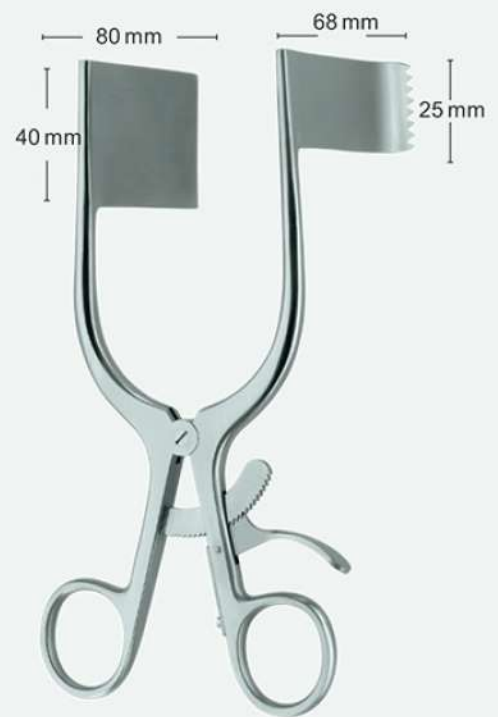

Darling

CFS-08-952-18

18 cm - 7"