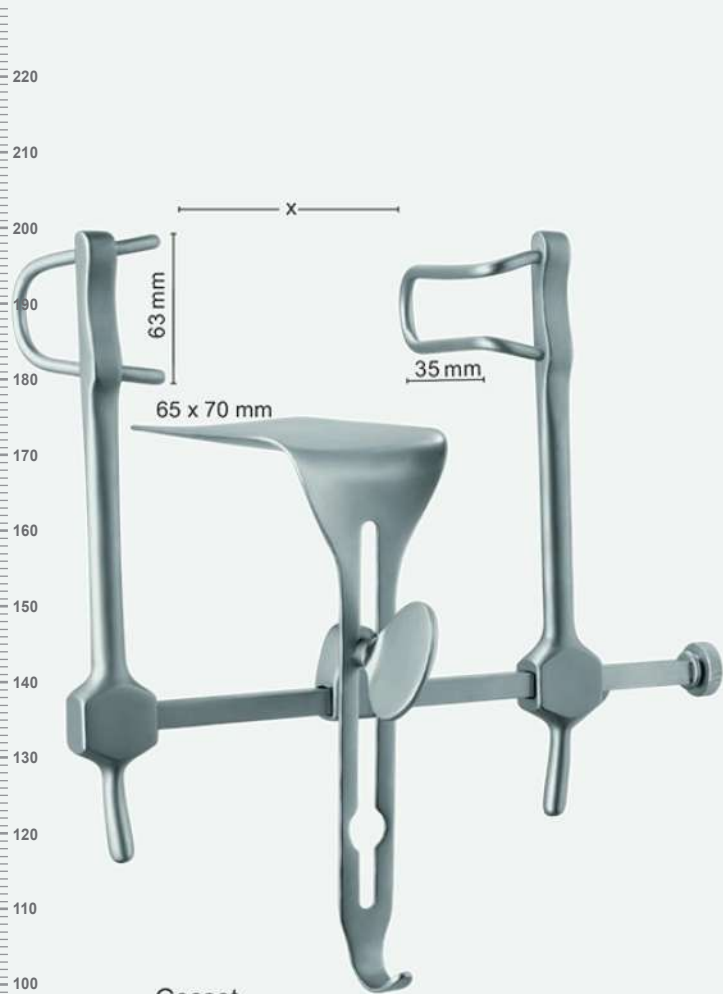

Collin

CFS-08-999-22	22 cm - 8 3/4"
x = 100 mm	

Collin

CFS-08-101-22	Complete set consisting of:
	Retractor 22.5 cm - 8 3/4"
	1 pair of lateral blade a=38 mm b=60mm
	1 center blade a=38 mm b=55mm
CFS-08-102-22	Complete set consisting of:
	Retractor 22.5 cm - 8 3/4"
	1 pair of lateral blade a=38 mm b=80mm
	1 center blade a=50 mm b=75mm
CFS-08-103-22	Complete set consisting of:
	Retractor 22.5 cm - 8 3/4"
	1 pair of lateral blade a=37 mm b=98mm
	1 center blade a=53 mm b=76mm

x = 100 mm

Collin

CFS-08-104-26	Complete set consisting of:
	1 Retractor 26 cm - 10¼"
	1 pair of lateral blade a=60 mm b=80mm
	1 center blade a=60 mm b=75mm

x = 100 mm

Holzbach

CFS-08-105-26	Complete set consisting of:
	1 Retractor 26 cm - 10¼"
	1 pair of lateral blade a=62 mm b=80mm
	1 center blade a=80 mm b=80mm

x = 100 mm

Gosset
CFS-08-106-18
12.5 cm - 5"
x = 100 mm

Gosset
CFS-08-107-12
18.5 cm - 7 1/4"
x = 140 mm

Gosset

CFS-08-108-16	Complete set consisting of:
CFS-08-108-00	Retractor
CFS-08-108-01	Lateral blade 35x63mm
CFS-08-108-06	Center blade 65x70mm