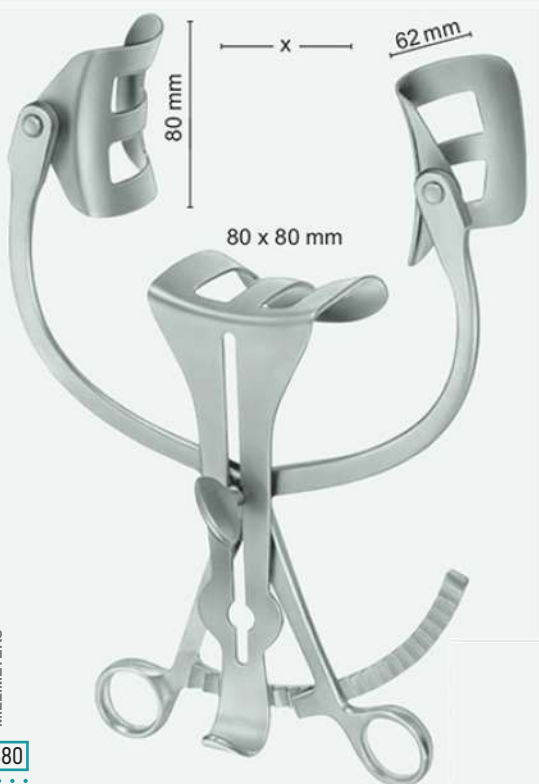

Collin

CFS-08-999-22	22 cm - 8 3/4"
x = 100 mm	

Collin

CFS-08-101-22	Complete set consisting of:
	Retractor 22.5 cm - 8 3/4"
	1 pair of lateral blade a=38 mm b=60mm
	1 center blade a=38 mm b=55mm
CFS-08-102-22	Complete set consisting of:
	Retractor 22.5 cm - 8 3/4"
	1 pair of lateral blade a=38 mm b=80mm
	1 center blade a=50 mm b=75mm
CFS-08-103-22	Complete set consisting of:
	Retractor 22.5 cm - 8 3/4"
	1 pair of lateral blade a=37 mm b=98mm
	1 center blade a=53 mm b=76mm

x = 100 mm

Collin

CFS-08-104-26	Complete set consisting of:
	1 Retractor 26 cm - 10¼"
	1 pair of lateral blade a=60 mm b=80mm
	1 center blade a=60 mm b=75mm

x = 100 mm

Holzbach

CFS-08-105-26	Complete set consisting of:
	1 Retractor 26 cm - 10¼"
	1 pair of lateral blade a=62 mm b=80mm
	1 center blade a=80 mm b=80mm