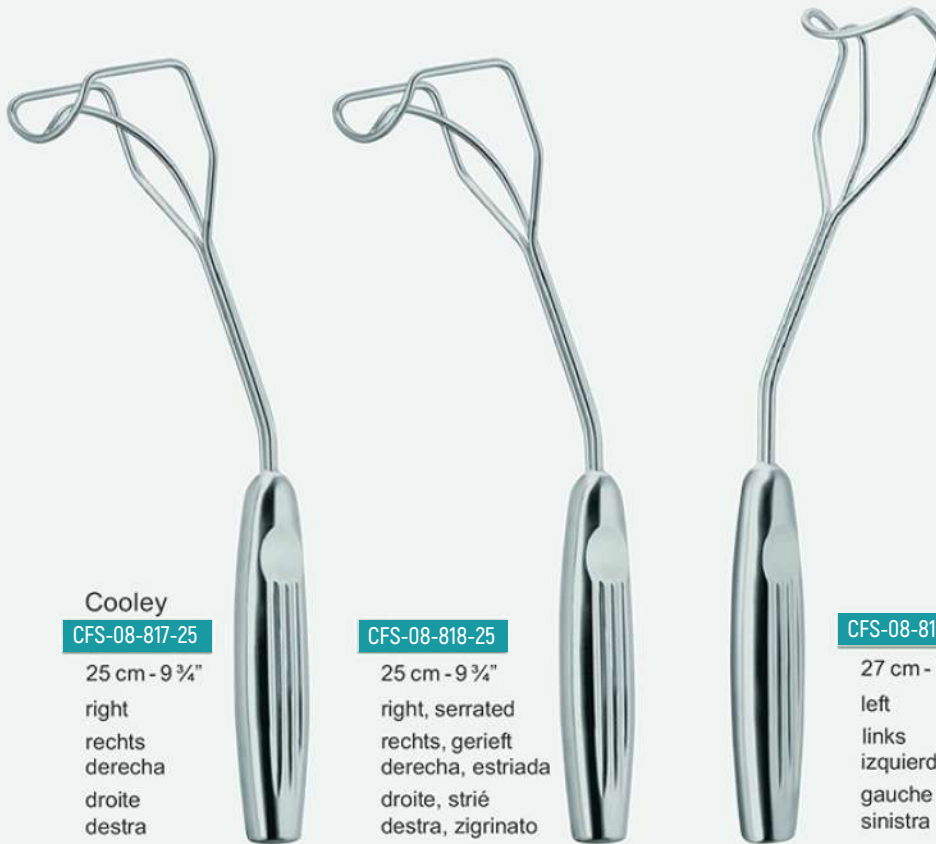

Cooley
CFS-08-817-25
25 cm - 9 3/4"
right
rechts
derecha
droite
destra

CFS-08-818-25
25 cm - 9 3/4"
right, serrated
rechts, gerieft
derecha, estriada
droite, strié
destra, zigrinato

CFS-08-819-27
27 cm - 10 1/2"
left
links
izquierda
gauche
sinistra