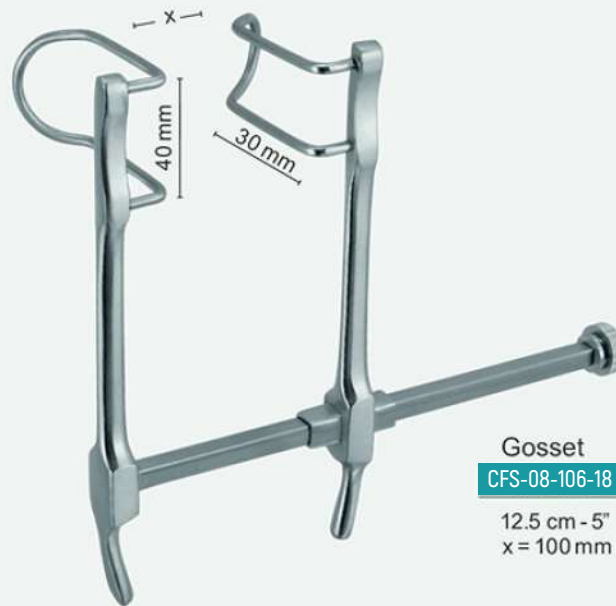

Gosset
CFS-08-106-18
12.5 cm - 5"
x = 100 mm