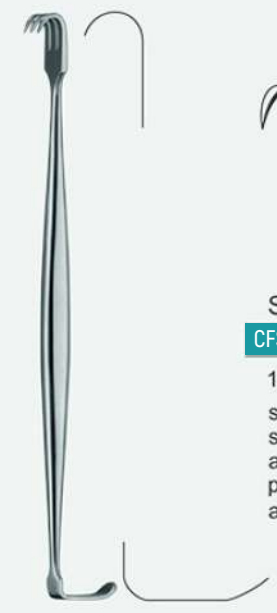

Senn-Mueller
CFS-08-703-16 16 cm - 6 1/4"
sharp
scharf
agudo
pointu
acuto

CFS-08-704-16 16 cm - 6 1/4"
blunt
stumpf
romo
mousse
smusso