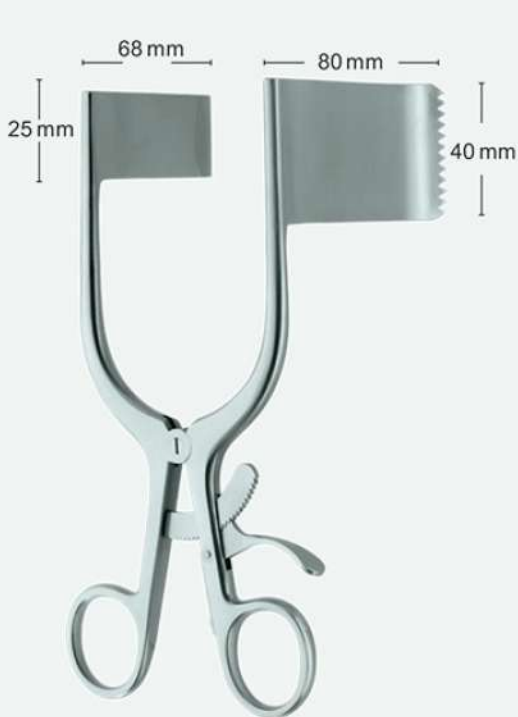

100 x 25 mm

Meyerding
 CFS-08-948-32 32 x 25 mm
 CFS-08-948-54 54 x 25 mm
 CFS-08-948-60 60 x 25 mm
 24.5 cm - 9 3/4" blade size

Markham-Meyerding
 CFS-08-949-19
 19 cm - 7 1/2"
 Left blade

Markham-Meyerding
 CFS-08-950-19 50 x 26 mm
 19 cm - 7 1/2"
 Right blade