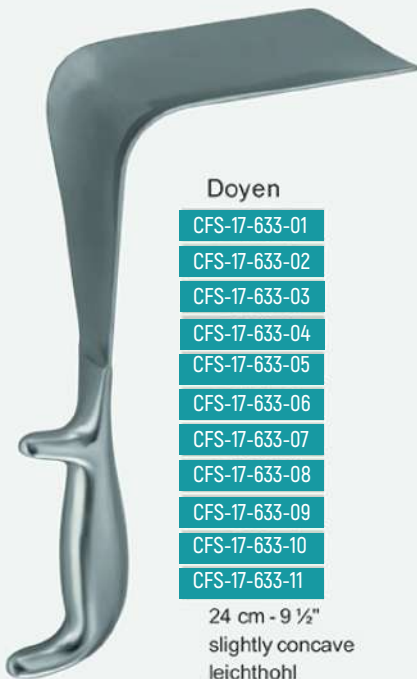

Doyen

CFS-17-633-01
CFS-17-633-02
CFS-17-633-03
CFS-17-633-04
CFS-17-633-05
CFS-17-633-06
CFS-17-633-07
CFS-17-633-08
CFS-17-633-09
CFS-17-633-10
CFS-17-633-11

24 cm - 9 1/2"
slightly concave
leichthohl
ligeramente concava
légèrement concave
legermente concavo