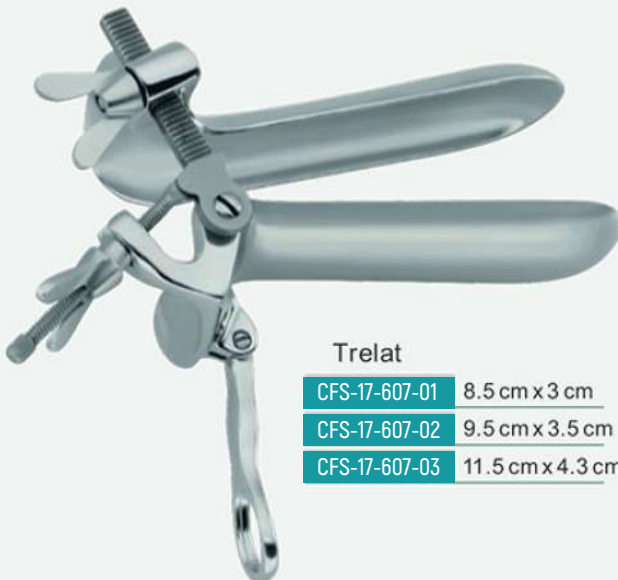

Trelat

CFS-17-607-01	8.5 cm x 3 cm
CFS-17-607-02	9.5 cm x 3.5 cm
CFS-17-607-03	11.5 cm x 4.3 cm