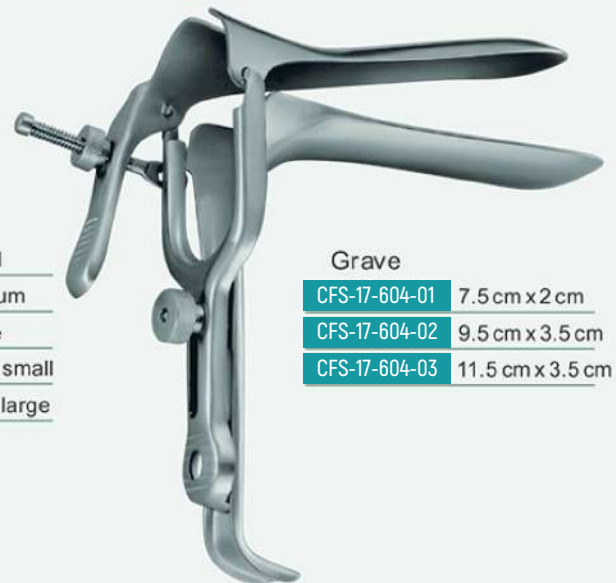

Grave

CFS-17-604-01	7.5 cm x 2 cm
CFS-17-604-02	9.5 cm x 3.5 cm
CFS-17-604-03	11.5 cm x 3.5 cm