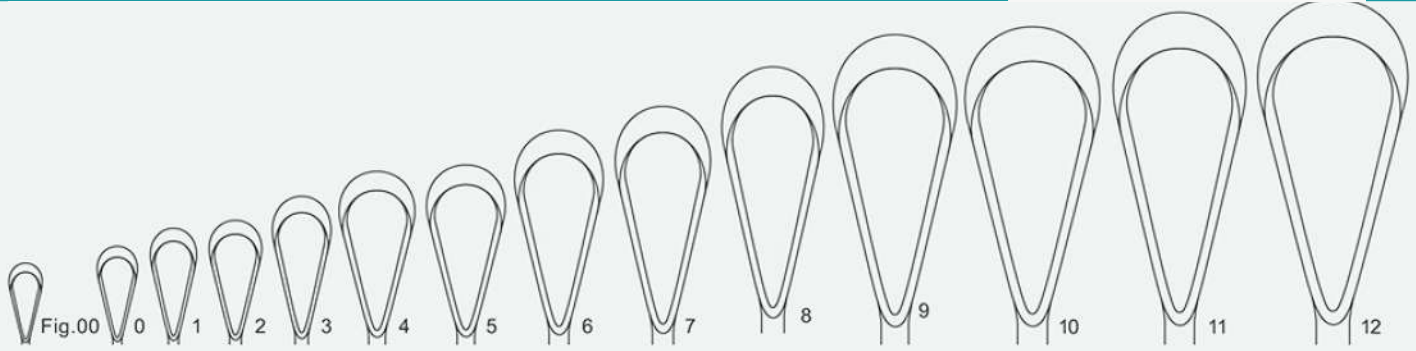

Recamier

CFS-17-747-01
CFS-17-747-02
CFS-17-747-03
CFS-17-747-04
CFS-17-747-05
CFS-17-747-06
CFS-17-747-07
CFS-17-747-08
CFS-17-747-09
CFS-17-747-10
CFS-17-747-11
CFS-17-747-12
CFS-17-747-13
CFS-17-747-14

y = 26 cm - 10 1/4"

CFS-17-748-01
CFS-17-748-02
CFS-17-748-03
CFS-17-748-04
CFS-17-748-05
CFS-17-748-06
CFS-17-748-07
CFS-17-748-08
CFS-17-748-09
CFS-17-748-10
CFS-17-748-11
CFS-17-748-12
CFS-17-748-13
CFS-17-748-14

CFS-17-749-01
CFS-17-749-02
CFS-17-749-03
CFS-17-749-04
CFS-17-749-05
CFS-17-749-06
CFS-17-749-07
CFS-17-749-08
CFS-17-749-09
CFS-17-749-10
CFS-17-749-11
CFS-17-749-12
CFS-17-749-13
CFS-17-749-14

Fig.	x=mm
00	5
0	6
1	7
2	8
3	9
4	11
5	12
6	14
7	15
8	16
9	19
10	20
11	21
12	23

CFS-17-751-01
CFS-17-751-02
CFS-17-751-03
CFS-17-751-04
CFS-17-751-05
CFS-17-751-06
CFS-17-751-07
CFS-17-751-08
CFS-17-751-09
CFS-17-751-10
CFS-17-751-11
CFS-17-751-12
CFS-17-751-13
CFS-17-751-14

y = 31 cm - 12 1/4"

CFS-17-752-01
CFS-17-752-02
CFS-17-752-03
CFS-17-752-04
CFS-17-752-05
CFS-17-752-06
CFS-17-752-07
CFS-17-752-08
CFS-17-752-09
CFS-17-752-10
CFS-17-752-11
CFS-17-752-12
CFS-17-752-13
CFS-17-752-14

CFS-17-753-01
CFS-17-753-02
CFS-17-753-03
CFS-17-753-04
CFS-17-753-05
CFS-17-753-06
CFS-17-753-07
CFS-17-753-08
CFS-17-753-09
CFS-17-753-10
CFS-17-753-11
CFS-17-753-12
CFS-17-753-13
CFS-17-753-14

Fig.	x=mm
00	5
0	6
1	7
2	8
3	9
4	11
5	12
6	14
7	15
8	16
9	19
10	20
11	21
12	23

sharp, malleable
scharf, biegsam
cortante, maleable
tranchante, malléable
tagliente, flessibile

blunt, malleable
stumpf, biegsam
roma, maleable
mousse, malléable
smussa, flessibile

sharp, rigid
scharf, fest
cortante, rigida
tranchante, rigide
tagliente, rigida

blunt, rigid
stumpf, fest
roma, rigida
mousse, rigid
smussa, rigida