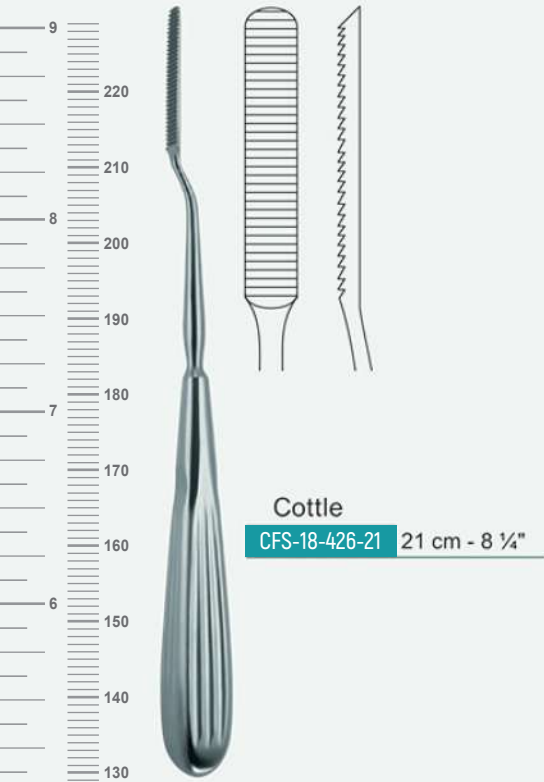

Joseph

CFS-18-424-17

17 cm - 7 1/2"

CFS-18-425-17

17 cm - 7 1/2"

Maltz

CFS-18-431-17 17.5 cm - 7"

40 mm x 9 mm