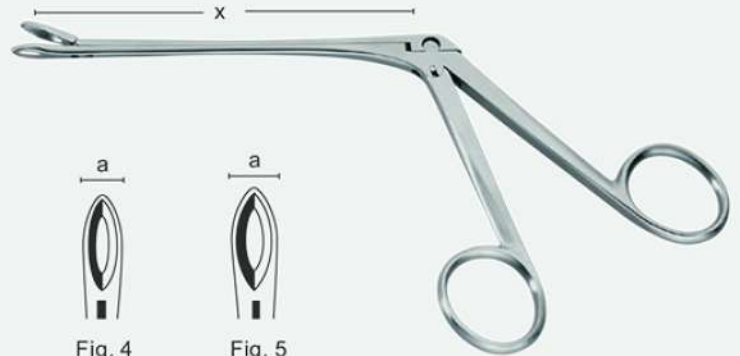

CFS-18-285-12

**Watson-Williams**

CFS-18-286-12

CFS-18-287-12

x = 12 cm - 4 3/4"

**Weil-Blakesley**

	<b>CFS-18-288-12</b> a = 3.0mm	<b>CFS-18-289-12</b> a = 3.5mm	<b>CFS-18-290-12</b> a = 4.5mm	<b>CFS-18-291-12</b> a = 5.0mm	<b>CFS-18-292-12</b> a = 5.5mm	x = 12 cm - 4 3/4"
	<b>CFS-18-293-00</b> a = 3.0mm	<b>CFS-18-294-00</b> a = 3.5mm	<b>CFS-18-295-00</b> a = 4.5mm	<b>CFS-18-296-00</b> a = 5.0mm		
	<b>CFS-18-297-00</b> a = 3.0mm	<b>CFS-18-298-00</b> a = 3.5mm	<b>CFS-18-299-00</b> a = 4.5mm			