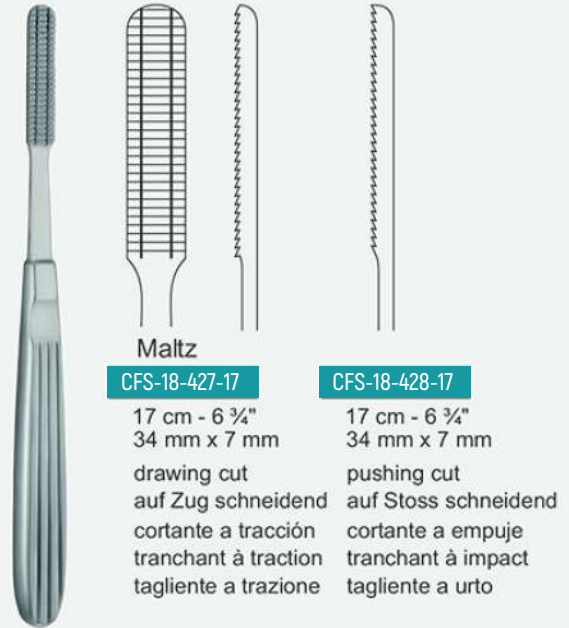

Joseph

CFS-18-424-17

17 cm - 7 1/2"

CFS-18-425-17

17 cm - 7 1/2"

Maltz

CFS-18-431-17 17.5 cm - 7"

40 mm x 9 mm