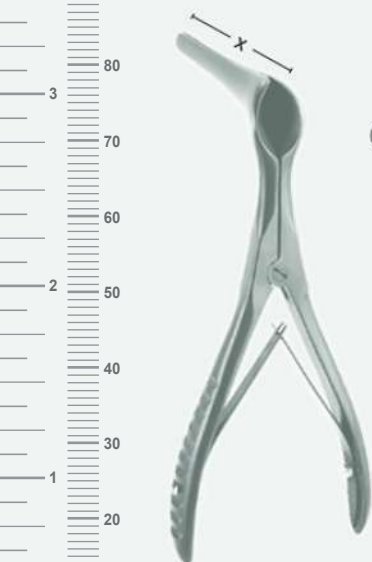

CFS-18-259-15

x = 75 mm

CFS-18-260-15

15 cm - 6"

x = 90 mm

Cottle

CFS-18-261-14B

x = 45 mm