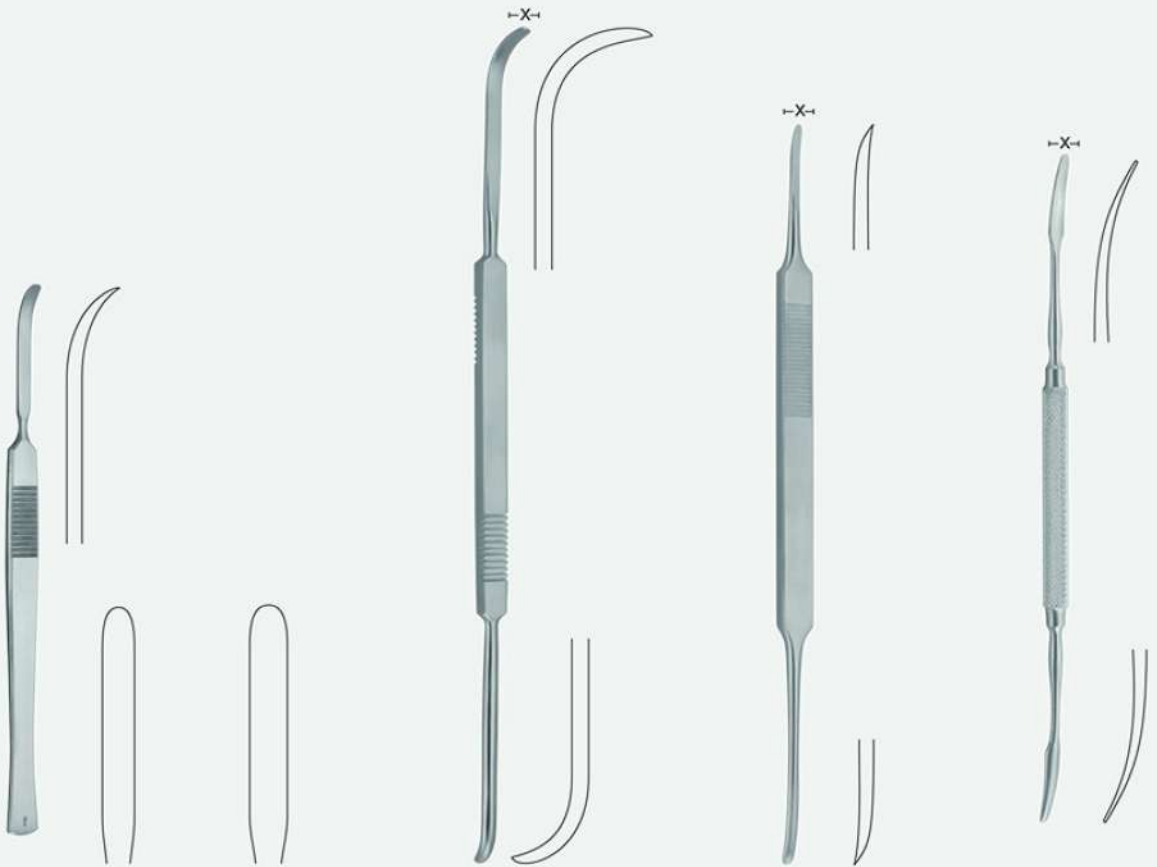

Fig. 2
CFS-18-396-18 x = 6 mm
18 cm - 7"

Freer
CFS-18-397-16 16 cm - 6 1/4"
x = 4 mm

McKenty

CFS-18-402-15

15 cm - 6"
4 mm

sharp
scharf
cortante
tranchant
acuta

CFS-18-403-15

15 cm - 6"
5 mm

Cottle

CFS-18-404-23

23.5 cm - 9 ¼"
x = 5 mm

sharp
scharf
cortante
tranchant
acuta

McKenty

CFS-18-405-20

20.5 cm - 8"
x = 4 mm

sharp
scharf
cortante
tranchant
acuta

Killian

CFS-18-406-18

18 cm - 7"

x = 4 mm
sharp/blunt
scharf/stumpf
cortante/romo
tranchant/mousse
acuta/smussa