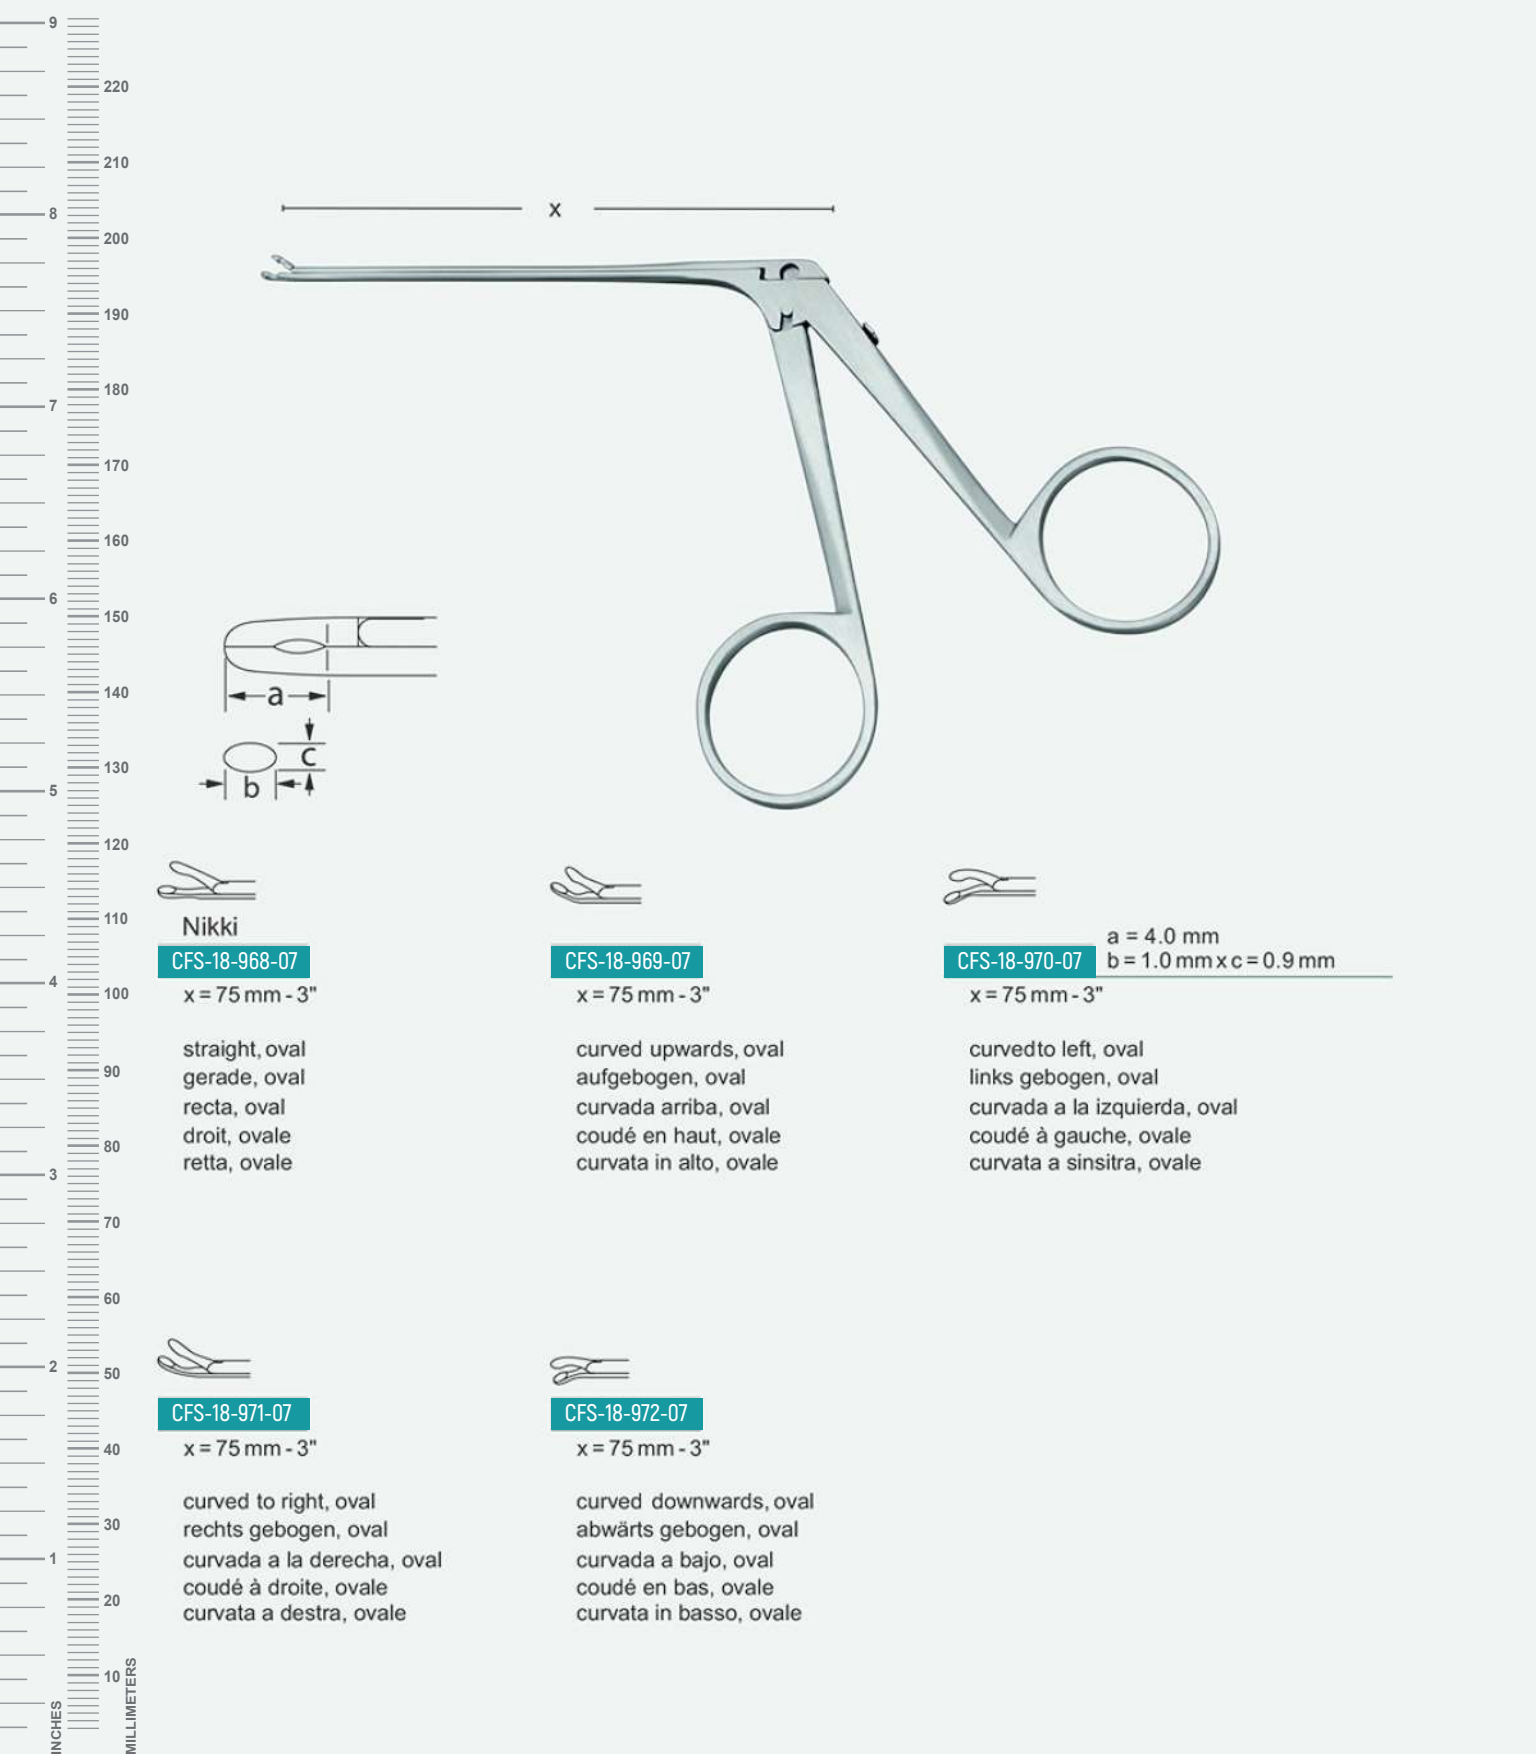

Nikki
CFS-18-968-07
x = 75 mm - 3"

straight, oval
gerade, oval
recta, oval
droit, ovale
retta, ovale

CFS-18-969-07
x = 75 mm - 3"

curved upwards, oval
aufgebogen, oval
curvada arriba, oval
coudé en haut, ovale
curvata in alto, ovale

CFS-18-970-07
x = 75 mm - 3"
a = 4.0 mm
b = 1.0 mm x c = 0.9 mm

curved to left, oval
links gebogen, oval
curvada a la izquierda, oval
coudé à gauche, ovale
curvata a sinistra, ovale

CFS-18-971-07
x = 75 mm - 3"

curved to right, oval
rechts gebogen, oval
curvada a la derecha, oval
coudé à droite, ovale
curvata a destra, ovale

CFS-18-972-07
x = 75 mm - 3"

curved downwards, oval
abwärts gebogen, oval
curvada a bajo, oval
coudé en bas, ovale
curvata in basso, ovale