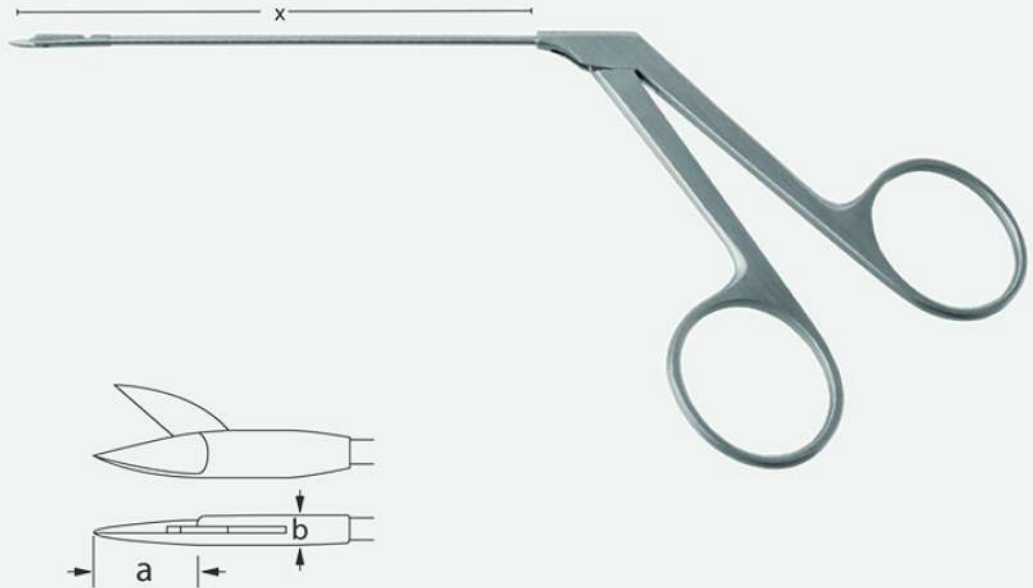

Wullstein

CFS-18-982-08

x = 8 cm - 3 1/4"

a x b

straight, sharp/sharp
gerade, spitz/spitz
recta, aguda/aguda
droit, pointue/pointue
retta, acuta/acuta

CFS-18-983-08 4.0 mm x 0.8 mm

x = 8 cm - 3 1/4"

curved upwards, sharp/sharp
aufgebogen, spitz/spitz
curvada arriba, aguda/aguda
coudée en haut, pointue/pointue
curvata in alto, acuta/acuta

Wullstein

CFS-18-984-08

x = 8 cm - 3 1/4"

a x b

curved to right, sharp/sharp
rechts gebogen, spitz/spitz
curvada a la derecha, aguda/aguda
coudé à droite, pointue/pointue
curvata a destra, acuta/acuta

CFS-18-985-08 4.0 mm x 0.8 mm

x = 8 cm - 3 1/4"

curved to left, sharp/sharp
links gebogen, spitz/spitz
curvado a la izquierda, aguda/aguda
coudée à gauche, pointue/pointue
curvata a sinistra, acuta/acuta