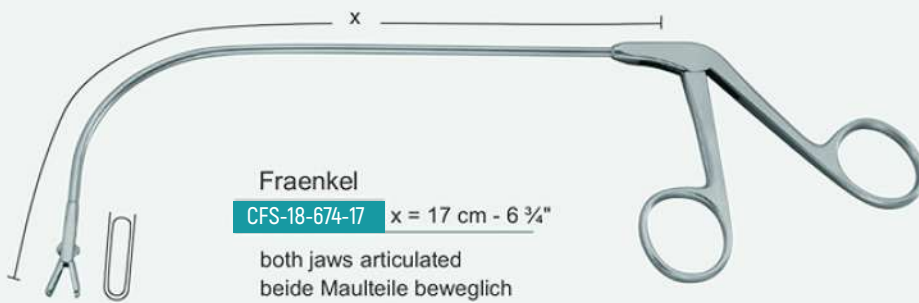

Fraenkel

CFS-18-674-17 x = 17 cm - 6 3/4"

both jaws articulated
beide Maulteile beweglich
las dos mandíbulas móviles
les deux mâchoires mobiles
ambedue i morsi mobili