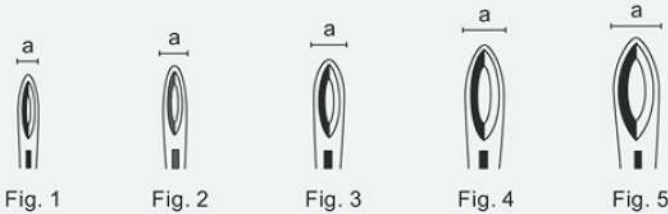

CFS-18-285-12

**Watson-Williams**

CFS-18-286-12

CFS-18-287-12

x = 12 cm - 4 3/4"

**Weil-Blakesley**

	<b>CFS-18-288-12</b> a = 3.0mm	<b>CFS-18-289-12</b> a = 3.5mm	<b>CFS-18-290-12</b> a = 4.5mm	<b>CFS-18-291-12</b> a = 5.0mm	<b>CFS-18-292-12</b> a = 5.5mm	x = 12 cm - 4 3/4"
	<b>CFS-18-293-00</b> a = 3.0mm	<b>CFS-18-294-00</b> a = 3.5mm	<b>CFS-18-295-00</b> a = 4.5mm	<b>CFS-18-296-00</b> a = 5.0mm		
	<b>CFS-18-297-00</b> a = 3.0mm	<b>CFS-18-298-00</b> a = 3.5mm	<b>CFS-18-299-00</b> a = 4.5mm			