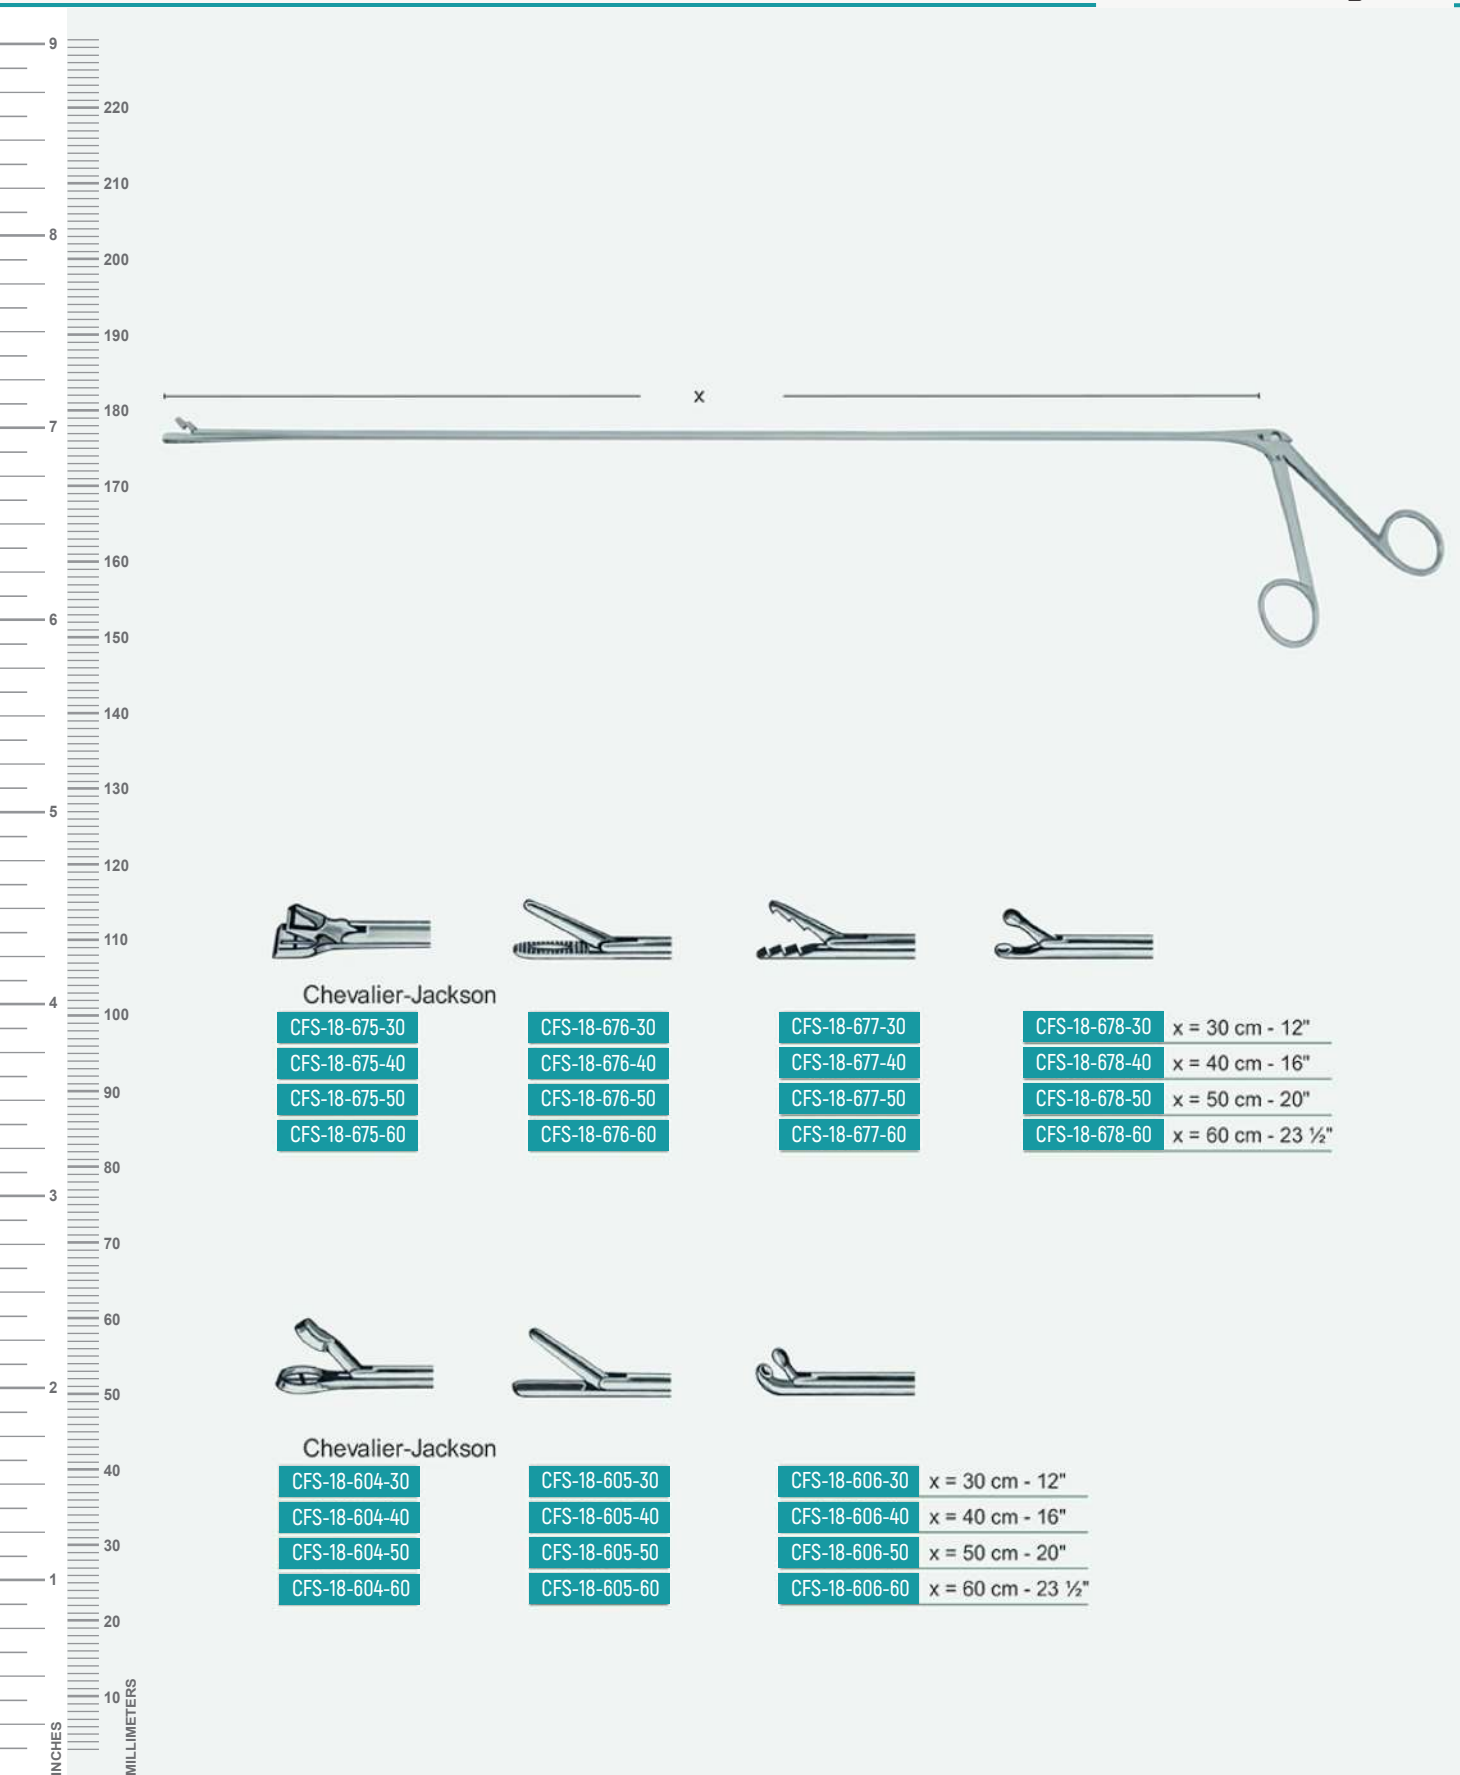

- CFS-18-675-30
- CFS-18-675-40
- CFS-18-675-50
- CFS-18-675-60

- CFS-18-676-30
- CFS-18-676-40
- CFS-18-676-50
- CFS-18-676-60

- CFS-18-677-30
- CFS-18-677-40
- CFS-18-677-50
- CFS-18-677-60

- CFS-18-678-30 x = 30 cm - 12"
- CFS-18-678-40 x = 40 cm - 16"
- CFS-18-678-50 x = 50 cm - 20"
- CFS-18-678-60 x = 60 cm - 23 1/2"

- CFS-18-604-30
- CFS-18-604-40
- CFS-18-604-50
- CFS-18-604-60

- CFS-18-605-30
- CFS-18-605-40
- CFS-18-605-50
- CFS-18-605-60

- CFS-18-606-30 x = 30 cm - 12"
- CFS-18-606-40 x = 40 cm - 16"
- CFS-18-606-50 x = 50 cm - 20"
- CFS-18-606-60 x = 60 cm - 23 1/2"