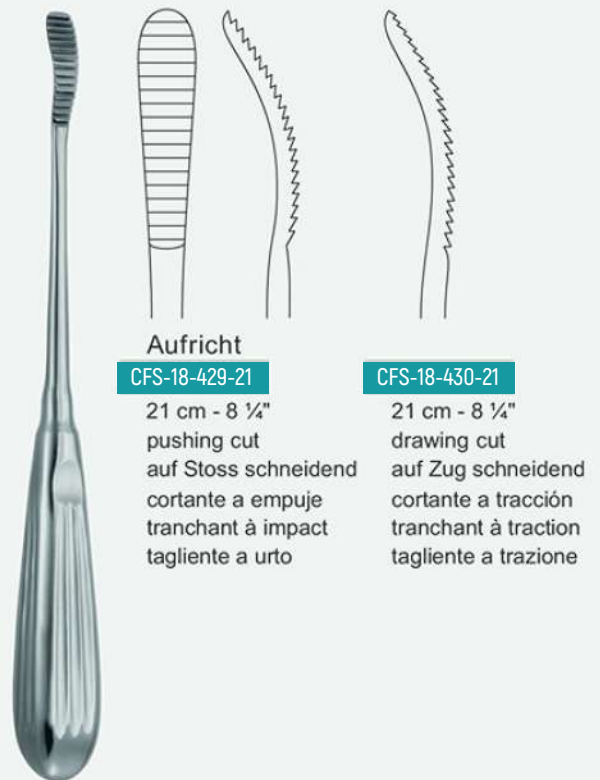

Joseph

CFS-18-424-17

17 cm - 7 1/2"

CFS-18-425-17

17 cm - 7 1/2"

Maltz

CFS-18-431-17 17.5 cm - 7"

40 mm x 9 mm