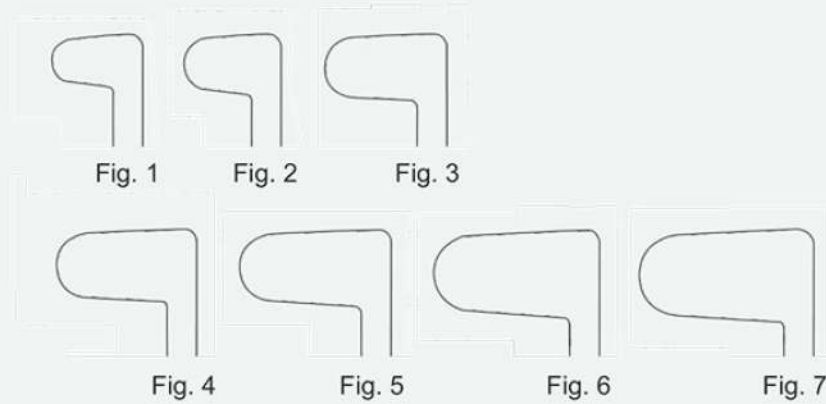

**Thudichum
(Mark Hovell)**

CFS-18-328-01	Fig. 1	8.5 x 6 mm
CFS-18-328-02	Fig. 2	9.0 x 7 mm
CFS-18-328-03	Fig. 3	12.5 x 8 mm
CFS-18-328-04	Fig. 4	15 x 8.5 mm
CFS-18-328-05	Fig. 5	16.5 x 9 mm
CFS-18-328-06	Fig. 6	18 x 10 mm
CFS-18-328-07	Fig. 7	19.5 x 10.5 mm

CFS-18-328-00
Set of 7 pcs. Fig. 1 - 7

**Thudichum
(Mark Hovell)**

CFS-18-329-01	Fig. 1	8.5 x 6 mm
CFS-18-329-02	Fig. 2	9.0 x 7 mm
CFS-18-329-03	Fig. 3	12.5 x 8 mm
CFS-18-329-04	Fig. 4	15 x 8.5 mm
CFS-18-329-05	Fig. 5	16.5 x 9 mm
CFS-18-329-06	Fig. 6	18 x 10 mm
CFS-18-329-07	Fig. 7	19.5 x 10.5 mm

Insulated
CFS-18-329-00
Set of 7 pcs. Fig. 1 - 7